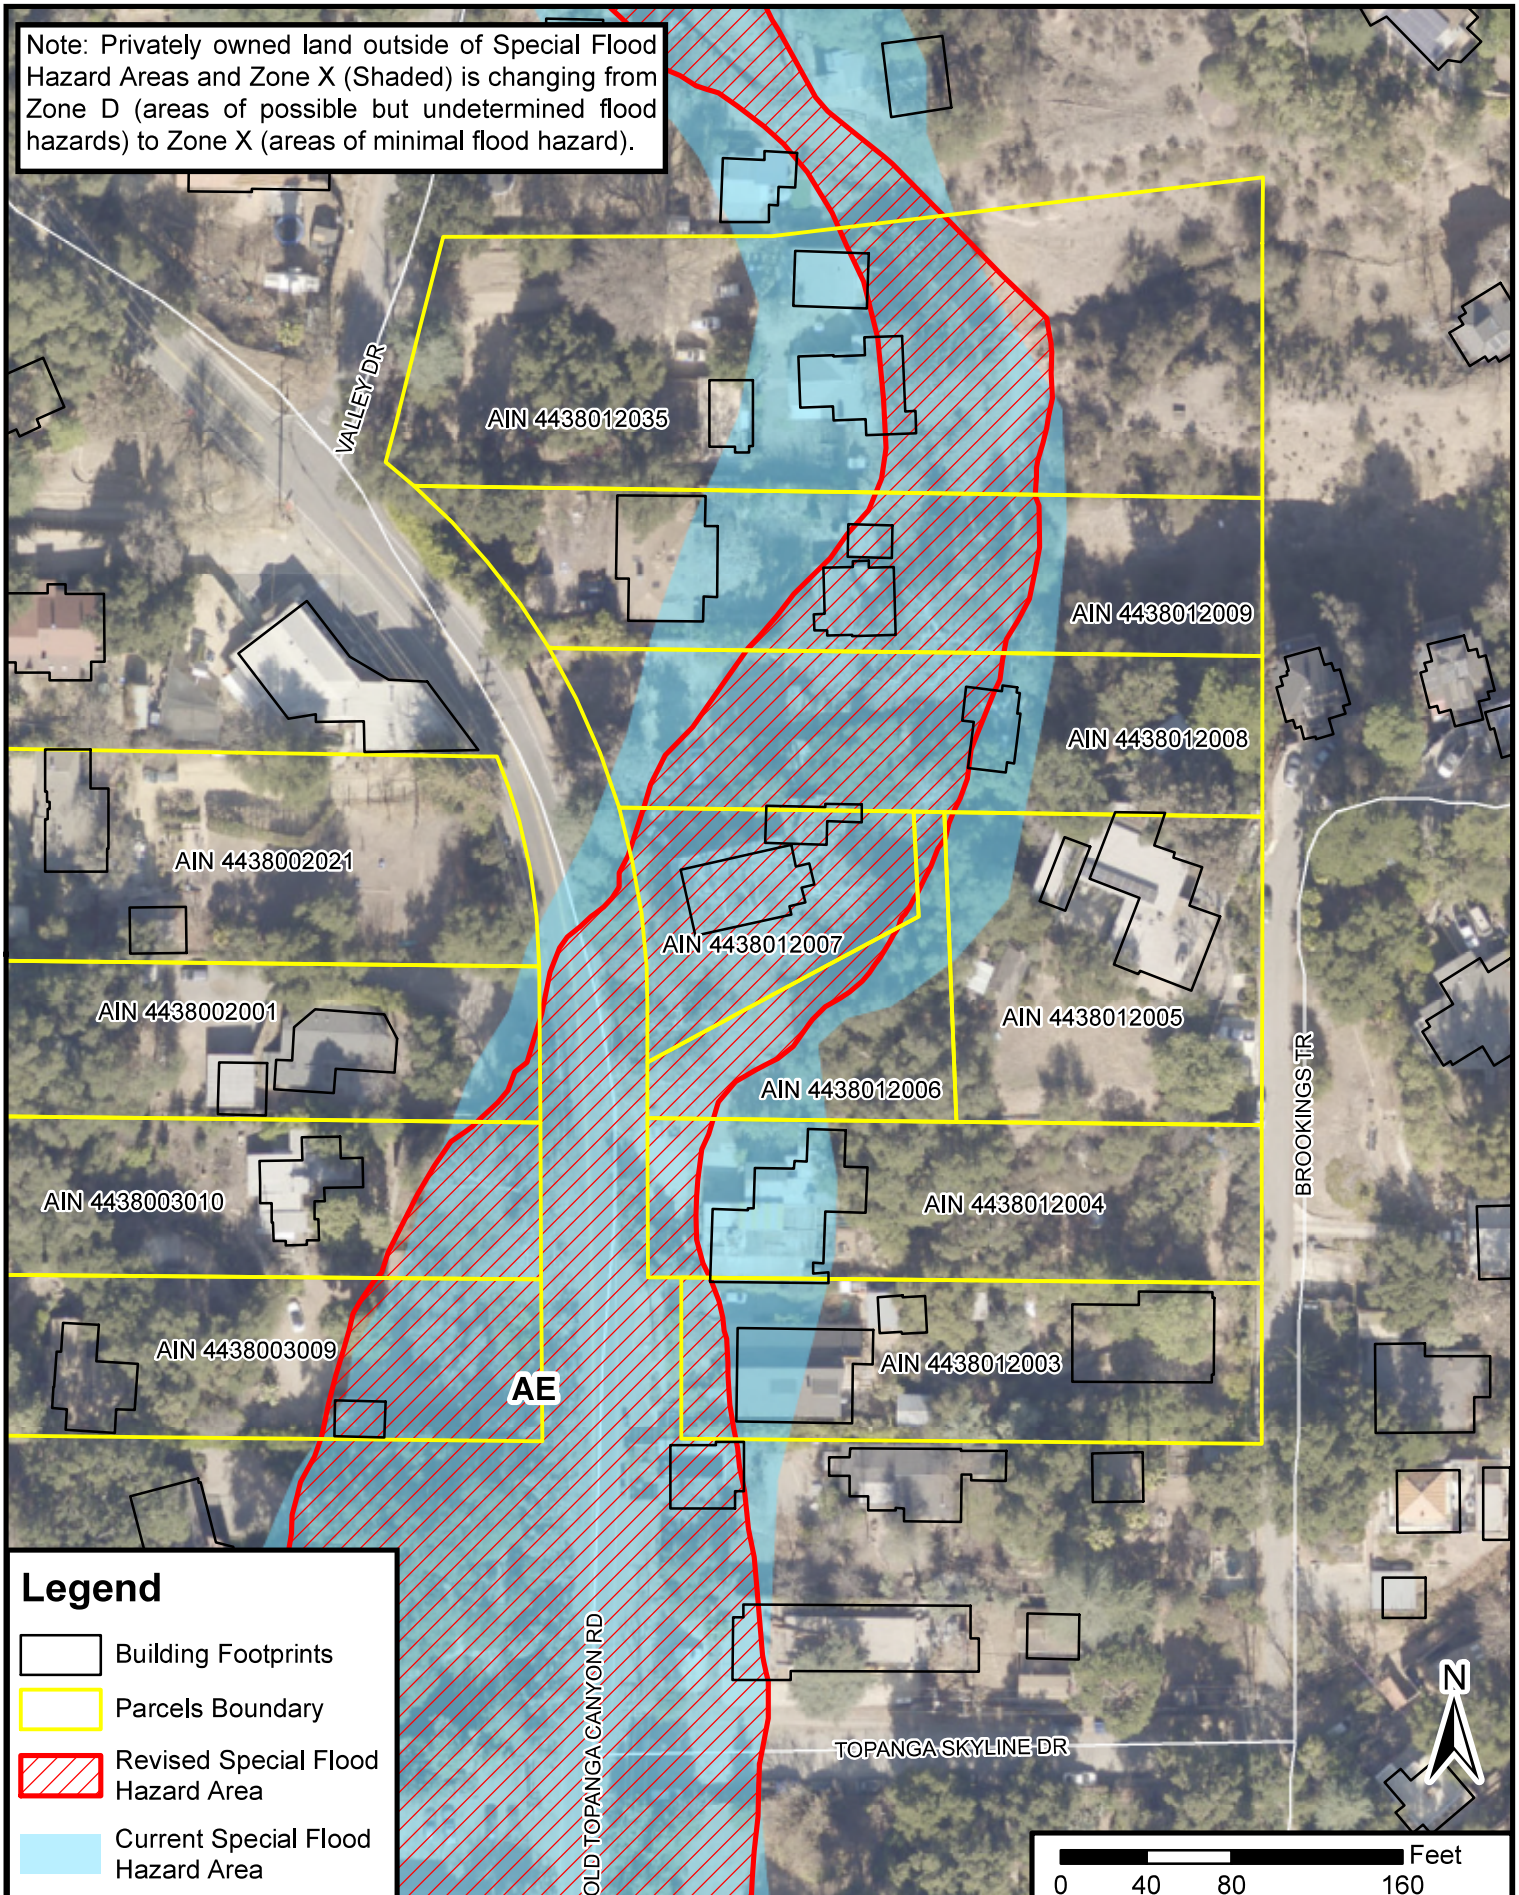

Old Topanga Flood Zone Exhibit

Note: Privately owned land outside of Special Flood Hazard Areas and Zone X (Shaded) is changing from Zone D (areas of possible but undetermined flood hazards) to Zone X (areas of minimal flood hazard).

Exhibit 54